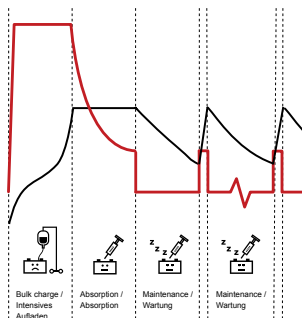

Keepower charger for 6V batteries

Keepower 6V 88811500

0,8A/6V

The Keepower 6V charger is the perfect charger for all purposes of 6V batteries. It gives new life to old battery. It is also perfect for charging of everything from small batteries up to larger batteries. The charger can constantly be connected to insure full capacity on the battery at any time. The keepower 6V charger is IP65 protected and can be used outdoor in the rain.

Nominal battery voltage	6V
Charge Current I_{batt}	0,8A
Battery size	1,2Ah to 32Ah
Max. total outputpower	8W
Input voltage (Mains voltage)	230Vrms ± 10% 50 Hz ± 3Hz
Ripple voltage (charging old battery with 40% capacity left)	<100mVpp
Current ripple (charging old battery with 40% capacity left)	3%
IP	65
Size of charger	146*89*52 mm
Charger cabel size	0.75 mm²*1800 mm
Lenght main cable	1800 mm
Weight	0.490 kg