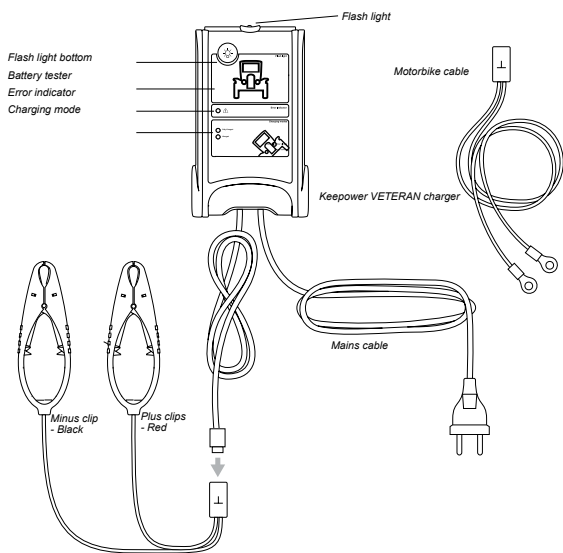

Keepower charger for 6V batteries

Keepower 6V 88811500

0,8A/6V

The Keepower 6V charger is the perfect charger for all purposes of 6V batteries. It gives new life to old battery. It is also perfect for charging of everything from small batteries up to larger batteries. The charger can constantly be connected to insure full capacity on the battery at any time. The keepower 6V charger is IP65 protected and can be used outdoor in the rain.

Nominal battery voltage	6V
Charge Current I_{batt}	0,8A
Battery size	1,2Ah to 32Ah
Max. total outputpower	8W
Input voltage (Mains voltage)	230Vrms ± 10% 50 Hz ± 3Hz
Ripple voltage (charging old battery with 40% capacity left)	<100mVpp
Current ripple (charging old battery with 40% capacity left)	3%
IP	65
Size of charger	146*89*52 mm
Charger cabel size	0.75 mm²*1800 mm
Lenght main cable	1800 mm
Weight	0.490 kg